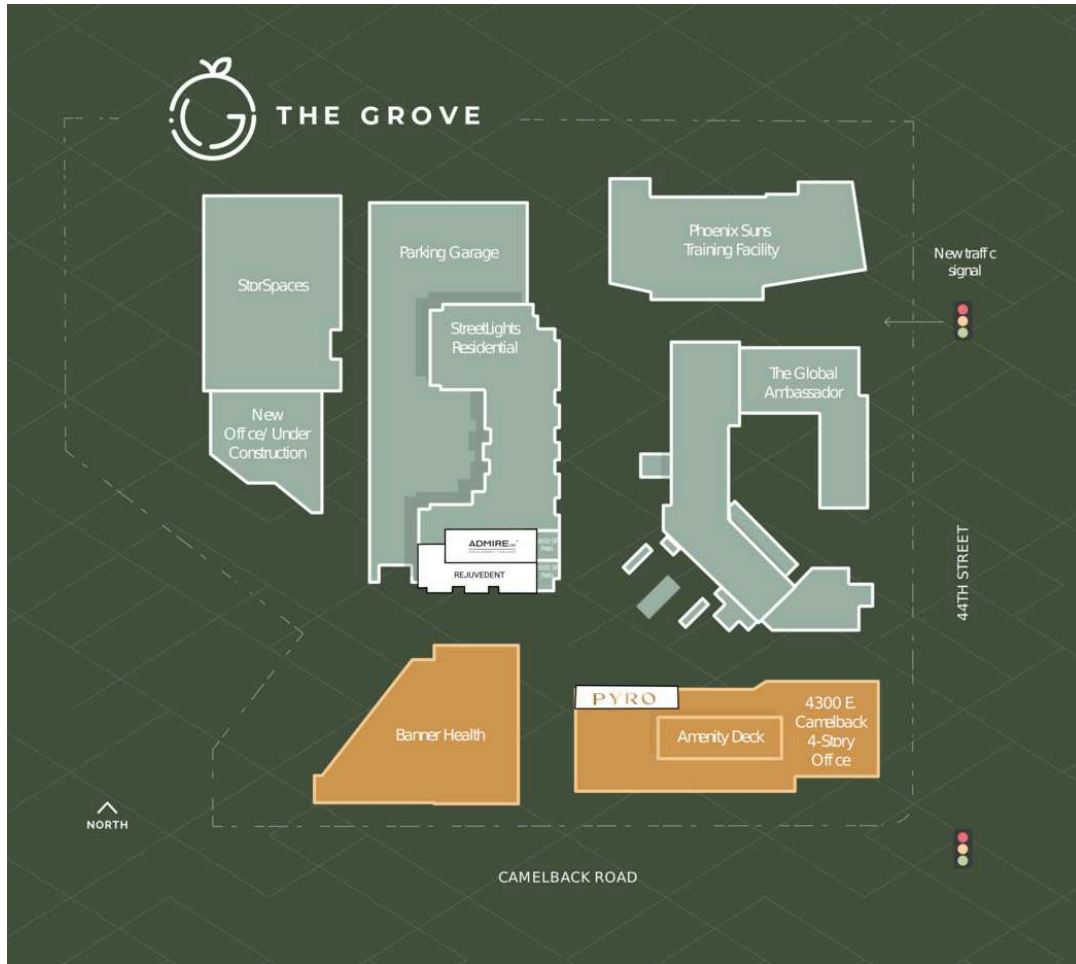

The Grove

Retail 1 Admire MD

2,432 SF

125 Pyro

4,200 SF

Retail 2 REJUVEDENT

3,897 SF