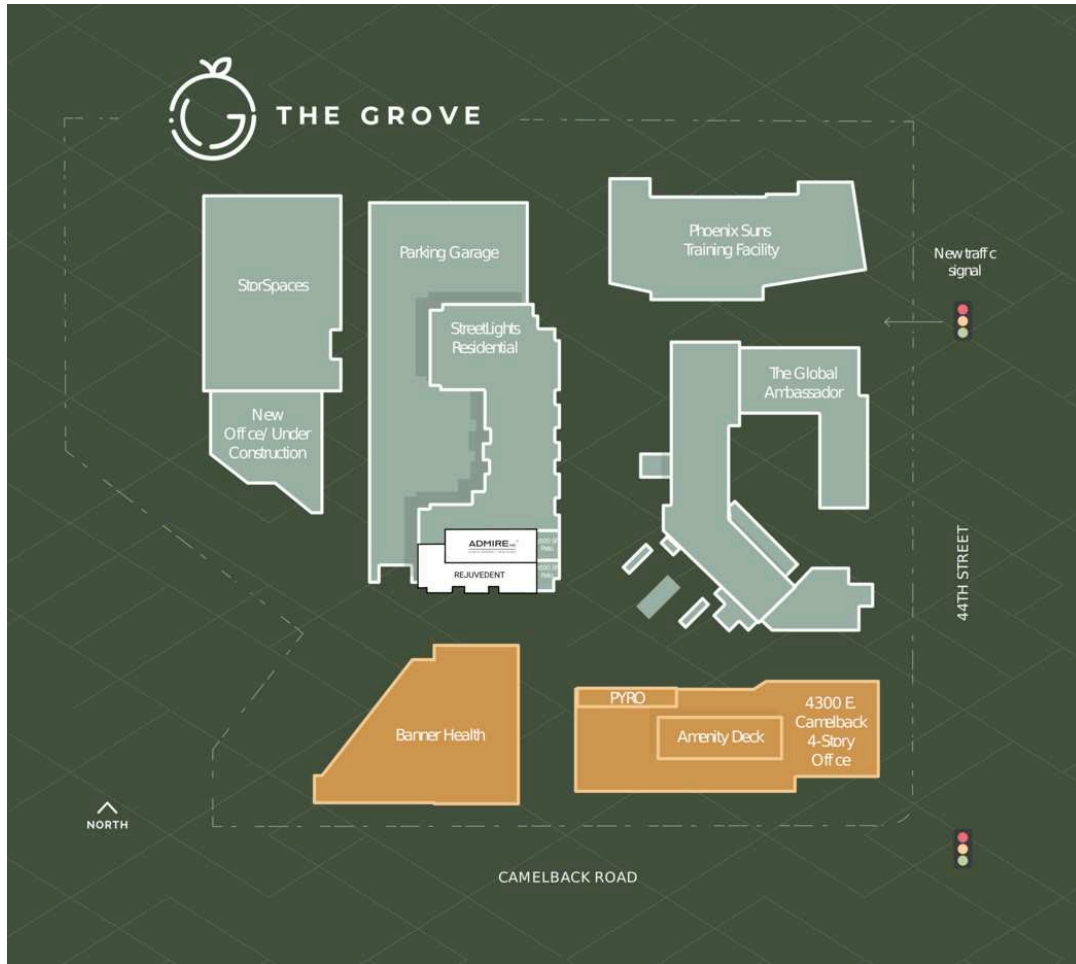

The Grove

Retail 1 Admire MD

2,432 SF

Retail 2 REJUVEDENT

3,897 SF