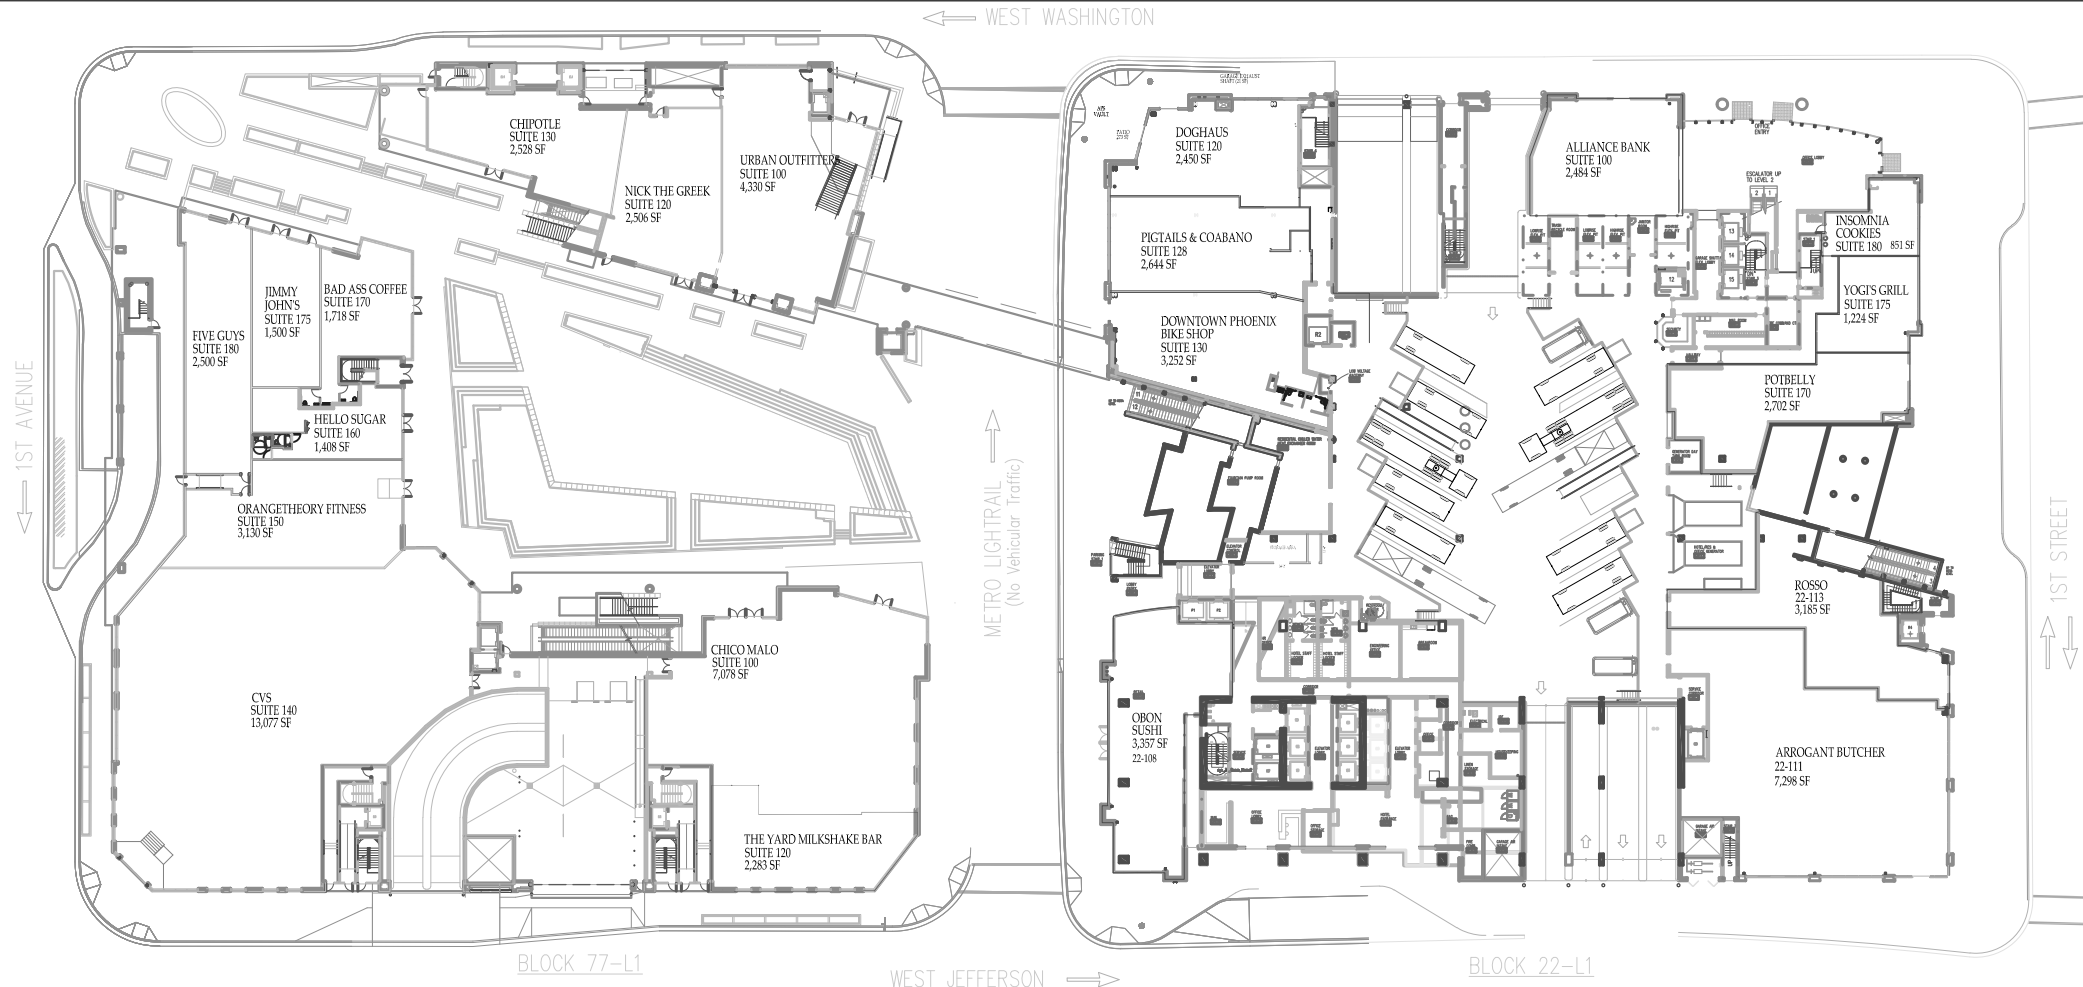

LEVEL 1

LEVEL 2

CITYSCAPE
PHOENIX, AZ
SITE PLAN

NOTE:
UNASSIGNED TENANT SPACES ARE
SUBJECT TO CHANGE BASED ON
CONTINUED LEASING ACTIVITY.

DIMENSIONS ARE FROM LEASE LINE TO
LEASE LINE AND DO NOT REFLECT
CONSTRUCTION DOCUMENT DIMENSIONS.

PROJECT OPENED	PHASE 1 2010
UPDATED	April 23, 2024
SCALE	NOT TO SCALE