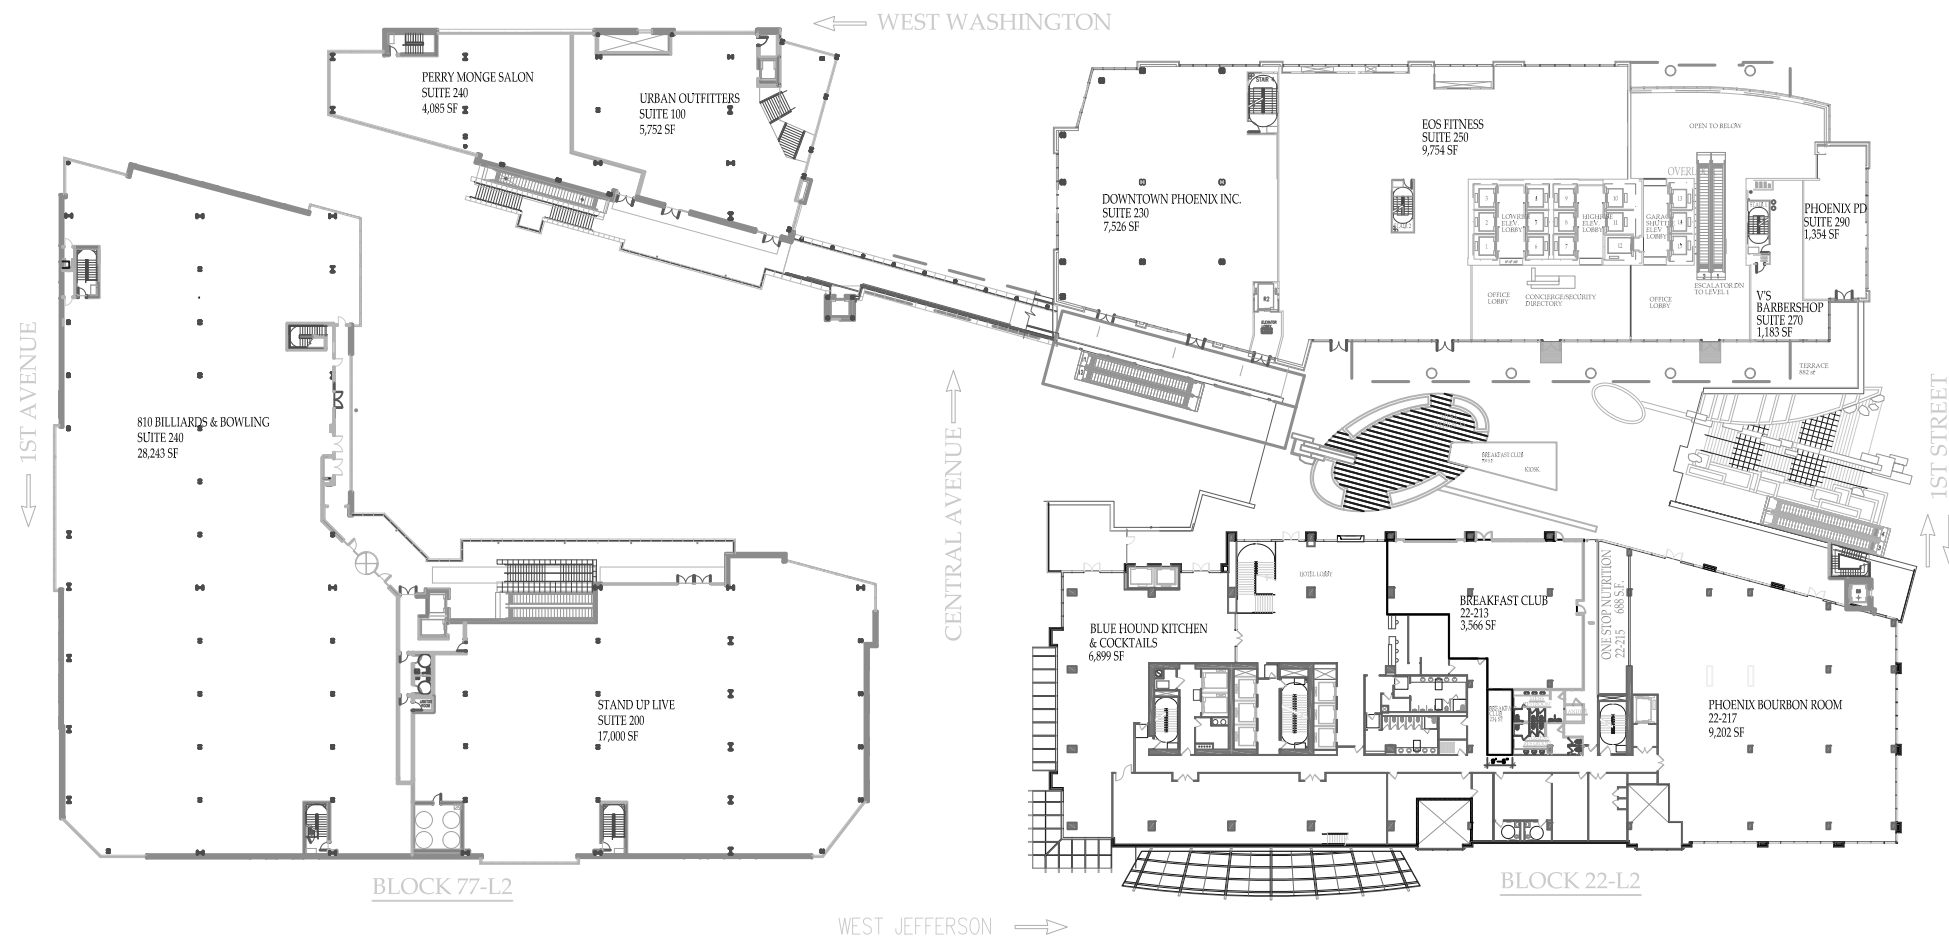

LEVEL 1

LEVEL 2

CITYSCAPE
PHOENIX, AZ
SITE PLAN

NOTE:
UNASSIGNED TENANT SPACES ARE
SUBJECT TO CHANGE BASED ON
CONTINUED LEASING ACTIVITY.

DIMENSIONS ARE FROM LEASE LINE TO
LEASE LINE AND DO NOT REFLECT
CONSTRUCTION DOCUMENT DIMENSIONS.

PROJECT OPENED	PHASE 1 2010
UPDATED	April 23, 2024
SCALE	NOT TO SCALE