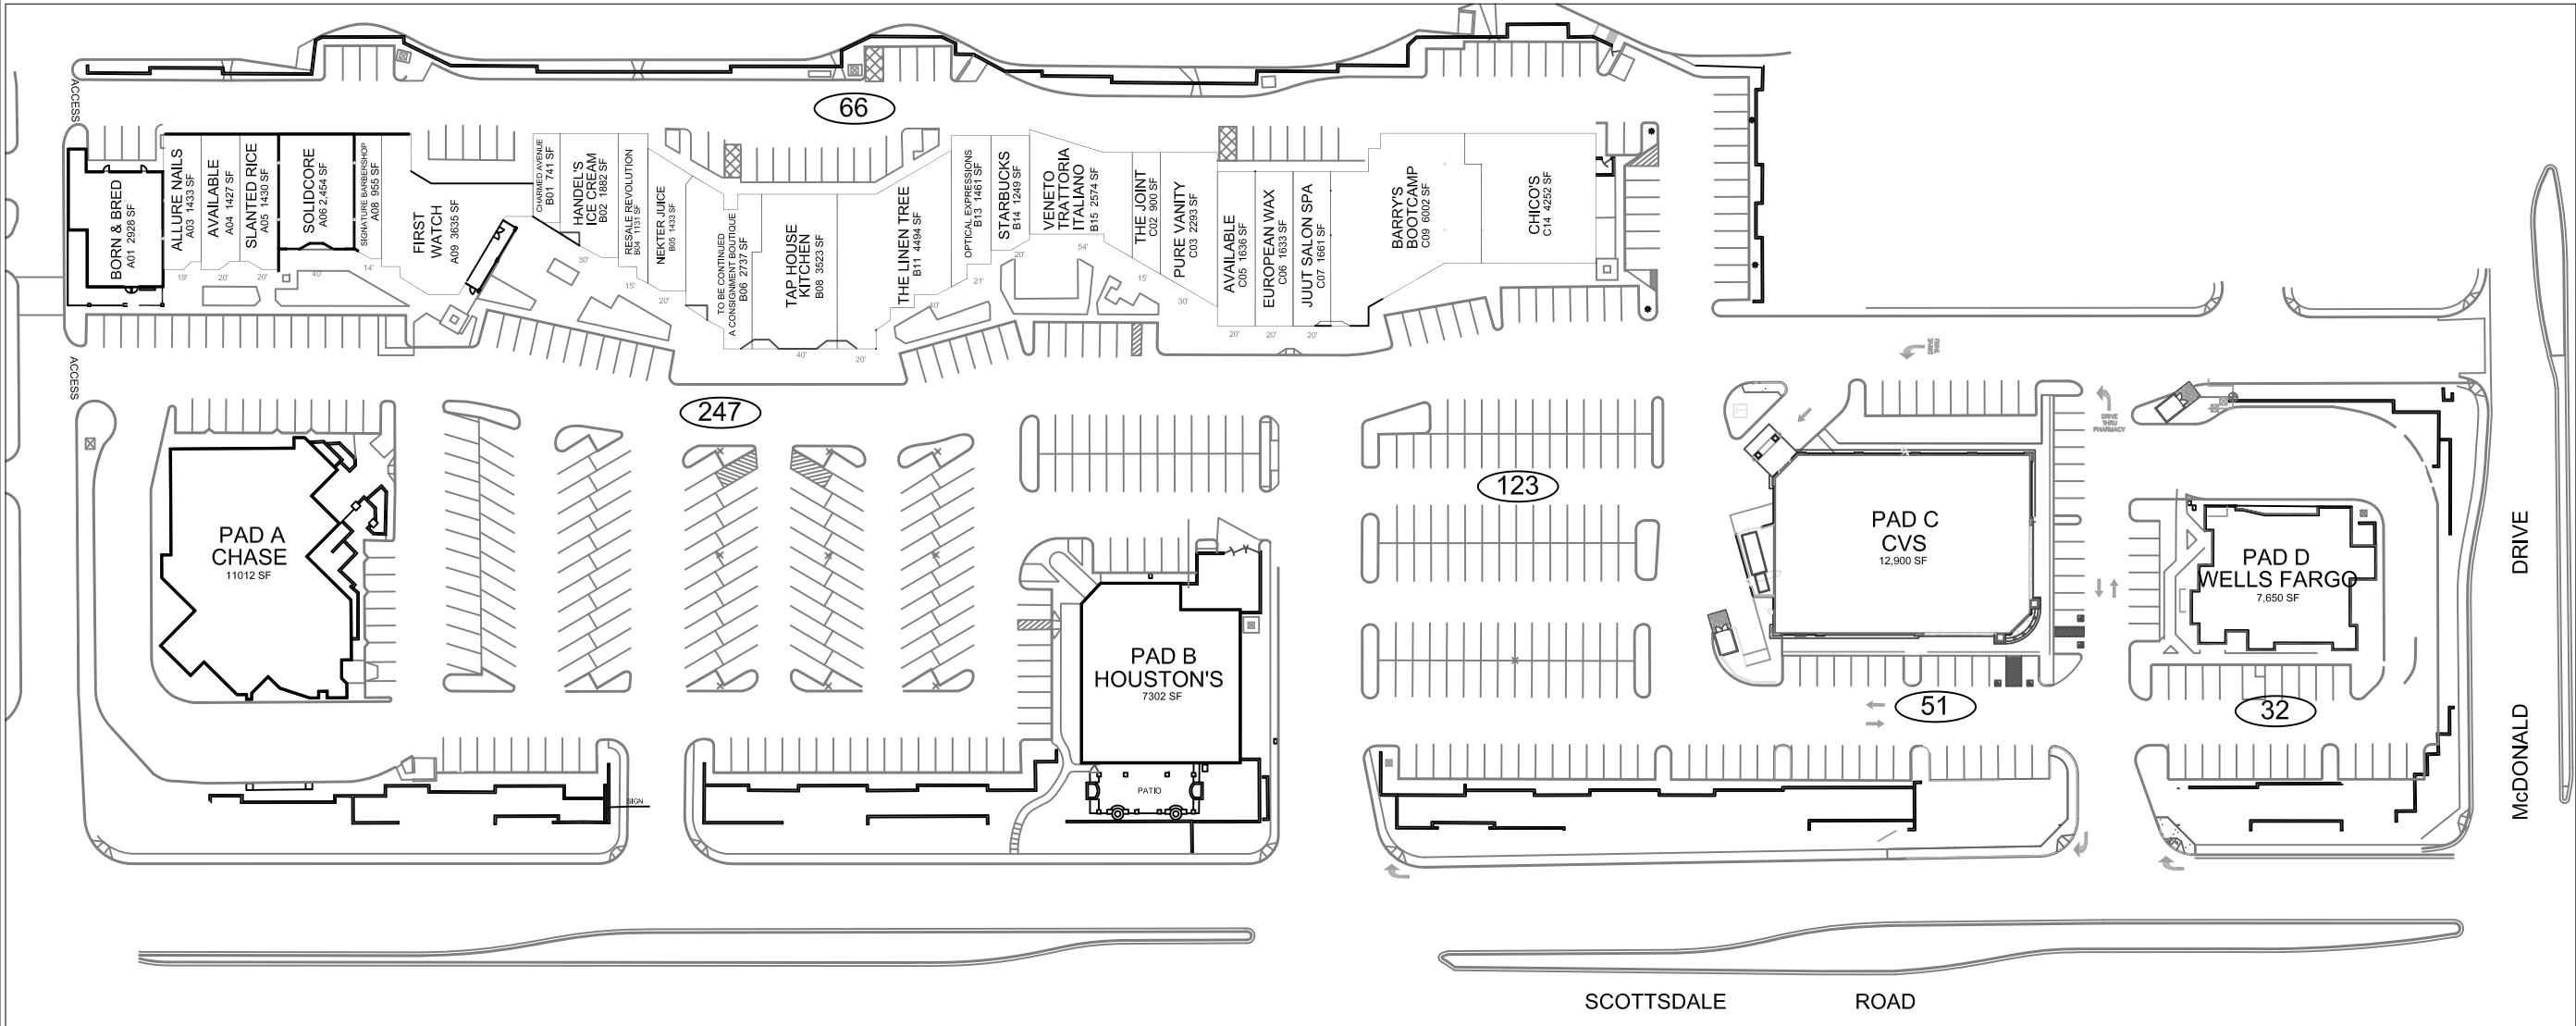

THE SHOPS AT HILTON VILLAGE SCOTTSDALE, AZ SITE PLAN

NOTE:
UNASSIGNED TENANT SPACES ARE
SUBJECT TO CHANGE BASED ON
CONTINUED LEASING ACTIVITY.
DIMENSIONS ARE FROM LEASE LINE TO
LEASE LINE AND DO NOT REFLECT
CONSTRUCTION DOCUMENT DIMENSIONS.

UPDATED Nov. 1, 2024

SCALE

SITE PLAN

SCOTTSDALE ROAD

McDONALD DRIVE