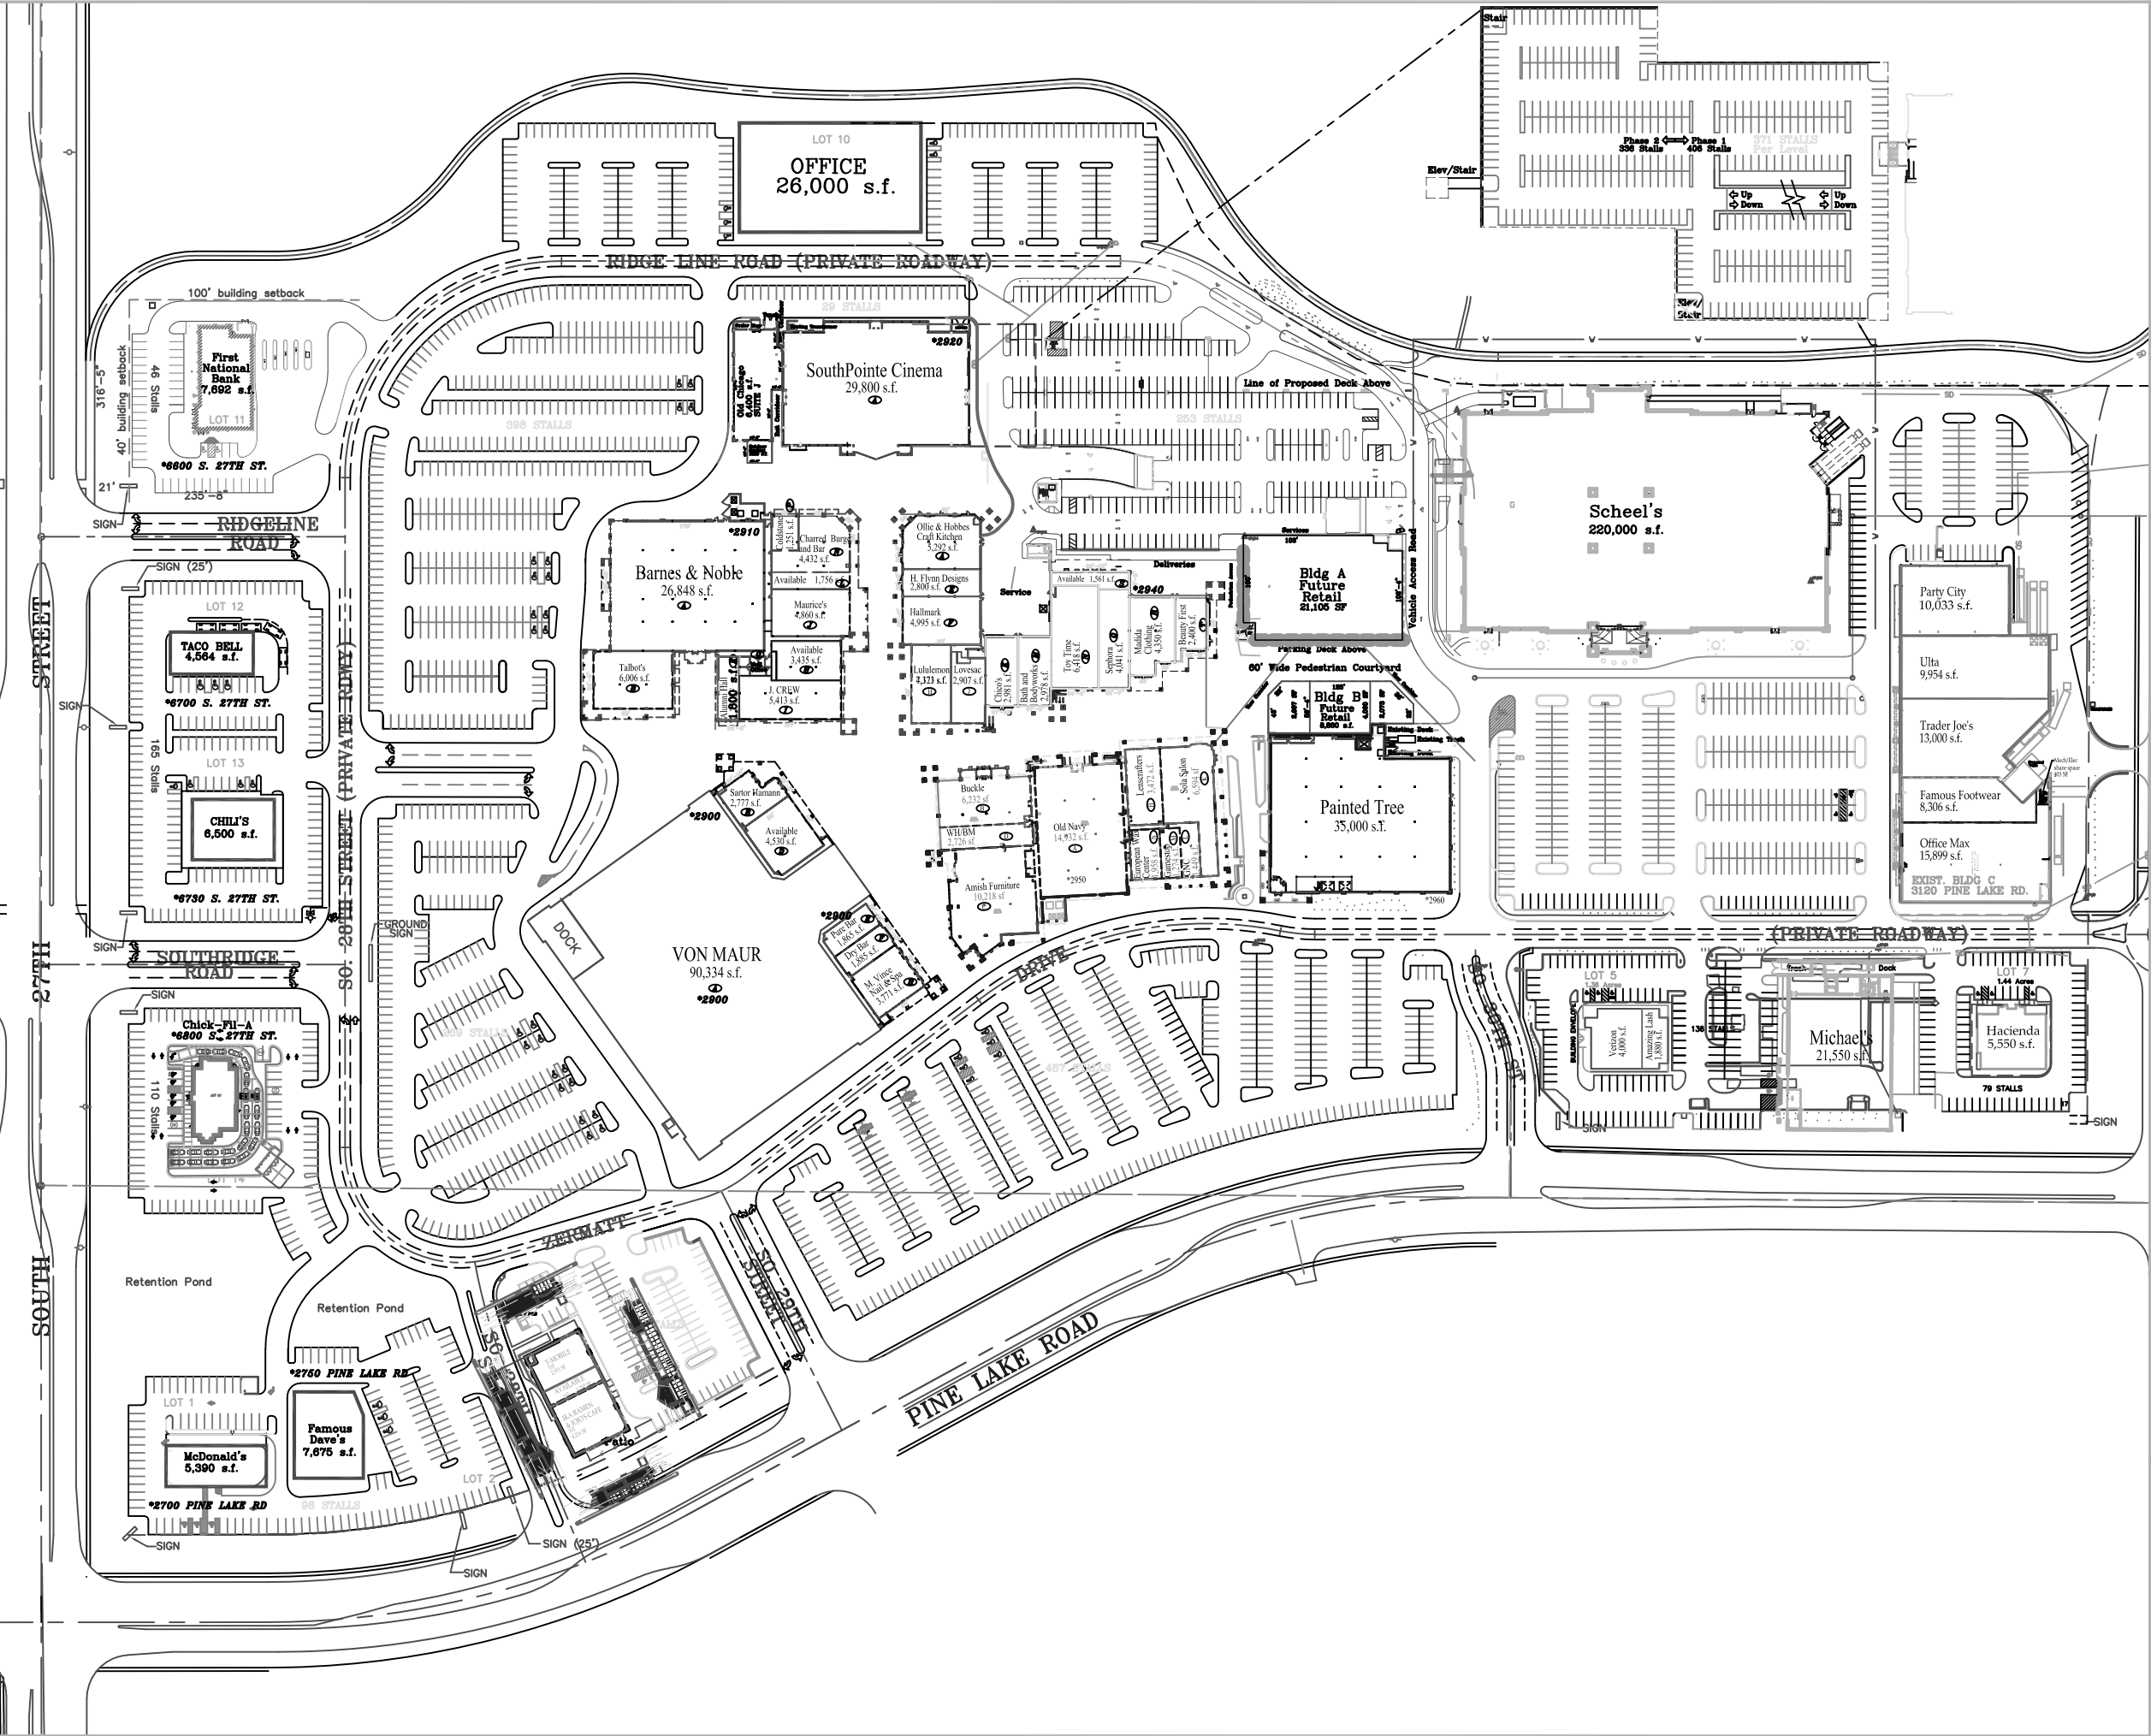

SOUTHPOINTE PAVILIONS LINCOLN, NE

NOTE:
UNASSIGNED TENANT SPACES ARE
SUBJECT TO CHANGE BASED ON
CONTINUED LEASING ACTIVITY.

DIMENSIONS ARE FROM LEASE LINE TO
LEASE LINE AND DO NOT REFLECT
CONSTRUCTION DOCUMENT
DIMENSIONS.

PROJECT OPENED	FALL 1999
UPDATED	Nov.30, 2024

SOUTH 27TH STREET

PINE LAKE ROAD